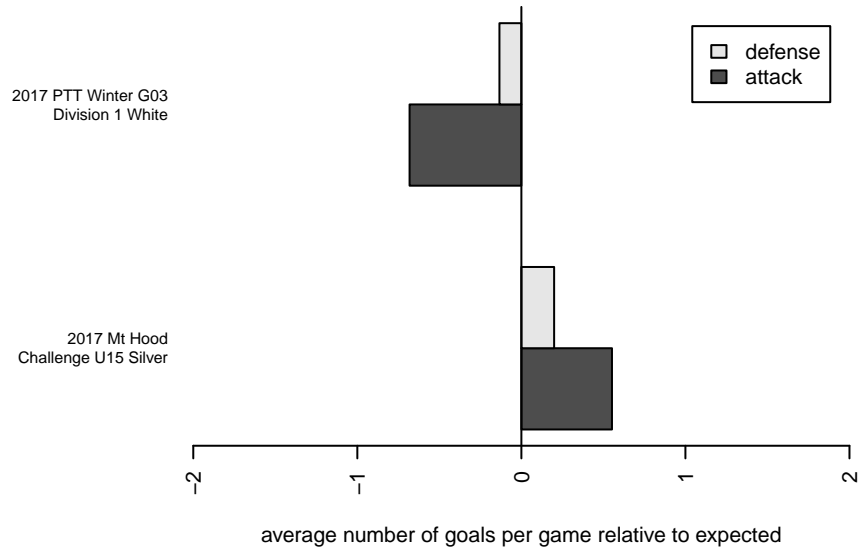

# FC Salmon Creek Nemesis Blue G03

FC Salmon Creek  
 Salmon Creek, WA  
 G03 total strength=1228  
 attack=4.07 defense=4.78  
 spr league = PTT Win G03 Div 1 White

alt names used:  
 FCSC NEMESIS 03 BLUE  
 FCSC Nemesis G03 Blue  
 FCSC 03G Blue

Venues played:  
 2017 PCU Summer Classic Silver  
 2017 Mt Hood Challenge U15 Silver  
 2017 PTT Winter G03 Division 1 White

**FC Salmon Creek Nemesis Blue G03**  
 Dots are actual minus expected GF (blue circles) and GA (red triangles).  
 Blue line is smoothed change in attack strength. Red is smoothed change in defense strength.

**attack and defense variance (black dot)  
relative to other teams  
and top 10 in region**

**attack and defense rating  
relative to others at age  
and all opponents in last 13 months**

**Performance relative to 13 month average**