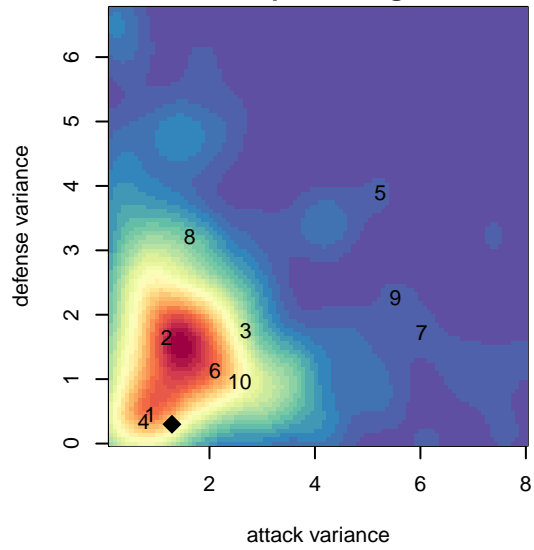

# FC Salmon Creek Nemesis Blue G03

FC Salmon Creek  
 Salmon Creek, WA  
 G03 total strength=1228  
 attack=4.07 defense=4.78  
 spr league = PTT Win G03 Div 1 White

alt names used:  
 FCSC NEMESIS 03 BLUE  
 FCSC Nemesis G03 Blue  
 FCSC 03G Blue

Venues played:  
 2017 PCU Summer Classic Silver  
 2017 Mt Hood Challenge U15 Silver  
 2017 PTT Winter G03 Division 1 White

**FC Salmon Creek Nemesis Blue G03**  
 Dots are actual minus expected GF (blue circles) and GA (red triangles).  
 Blue line is smoothed change in attack strength. Red is smoothed change in defense strength.

**attack and defense variance (black dot)  
relative to other teams  
and top 10 in region**

**attack and defense rating  
relative to others at age  
and all opponents in last 13 months**

**Performance relative to 13 month average**