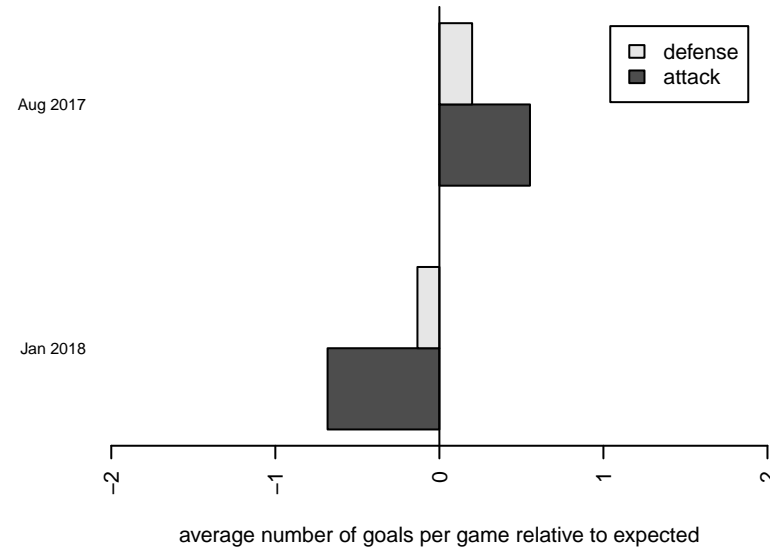

Venues played:  
 2017 PCU Summer Classic Silver  
 2017 Mt Hood Challenge U15 Silver  
 2017 PTT Winter G03 Division 1 White

**FC Salmon Creek Nemesis Blue G03**  
 Dots are actual minus expected GF (blue circles) and GA (red triangles).  
 Blue line is smoothed change in attack strength. Red is smoothed change in defense strength.

**attack and defense variance (black dot)  
relative to other teams  
and top 10 in region**

**attack and defense rating  
relative to others at age  
and all opponents in last 13 months**

**Performance relative to 13 month average**

**Performance relative to 13 month average**

<b>date</b>	<b>home</b>		<b>away</b>		<b>venue</b>	<b>pred.home</b>	<b>pred.away</b>
'018-01-28	TFA Willamette G03	0	FC Salmon Creek Nemesis Blue G03	0	2017 PTT Winter G03 Division 1 White	0.24	0.34
'018-01-21	PCU Black 1 G03	1	FC Salmon Creek Nemesis Blue G03	1	2017 PTT Winter G03 Division 1 White	0.69	1.77
'018-01-20	Crossfire OR White West G03	1	FC Salmon Creek Nemesis Blue G03	0	2017 PTT Winter G03 Division 1 White	0.67	0.94
'017-08-06	FC Salmon Creek Nemesis Blue G03	2	Seattle United W Blue G03	1	2017 Mt Hood Challenge U15 Silver	0.86	0.97
'017-08-05	FC Salmon Creek Nemesis Blue G03	0	Kent United Green G03	2	2017 Mt Hood Challenge U15 Silver	0.43	2.15
'017-08-05	Eastside FC Blue G03	1	FC Salmon Creek Nemesis Blue G03	2	2017 Mt Hood Challenge U15 Silver	1.02	0.79
'017-08-04	Crossfire OR CUSC Black G03	0	FC Salmon Creek Nemesis Blue G03	3	2017 Mt Hood Challenge U15 Silver	0.66	2.70
'017-07-08	FC Salmon Creek Nemesis Blue G03	0	PCU Black 1 G03	0	2017 PCU Summer Classic Silver	1.77	0.69
'017-07-08	AYSO Revolution G03	3	FC Salmon Creek Nemesis Blue G03	6	2017 PCU Summer Classic Silver	1.91	4.40