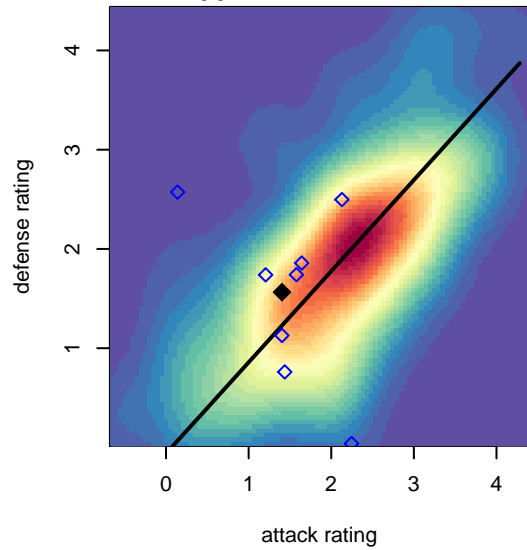

# FC Salmon Creek Nemesis Blue G03

FC Salmon Creek  
 Salmon Creek, WA  
 G03 total strength=1228  
 attack=4.07 defense=4.78  
 spr league = PTT Win G03 Div 1 White

alt names used:  
 FCSC NEMESIS 03 BLUE  
 FCSC Nemesis G03 Blue  
 FCSC 03G Blue

Venues played:  
 2017 PCU Summer Classic Silver  
 2017 Mt Hood Challenge U15 Silver  
 2017 PTT Winter G03 Division 1 White

**FC Salmon Creek Nemesis Blue G03**  
 Dots are actual minus expected GF (blue circles) and GA (red triangles).  
 Blue line is smoothed change in attack strength. Red is smoothed change in defense strength.

**attack and defense variance (black dot)  
relative to other teams  
and top 10 in region**

**attack and defense rating  
relative to others at age  
and all opponents in last 13 months**

**Performance relative to 13 month average**